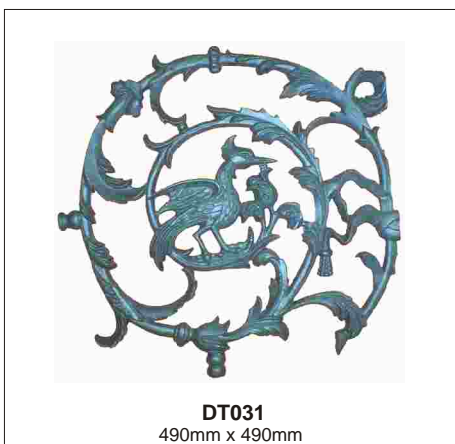

CAST IRON PANELS

IMPORTANT
IMAGES ARE ILLUSTRATIVE ONLY, ALL SIZES APPROXIMATE AS VARIATIONS MAY OCCUR.
SEE REFERENCE PAGE.

CAST IRON PANELS

CIR170
710mm x 370mm

CIR171
780mm x 525mm

CIR222
130mm x 630mm

CIR050
310mm x 190mm

CIR049
310mm x 190mm

CIR139
750mm x 390mm

CIR140
520mm x 270mm

CIR126
635mm x 320mm

CIR221
225mm x 205mm

CIR070
310mm x 830mm

CIR071
250mm x 350mm

CIR078 LEFT
440mm x 425mm

CIR078 RIGHT
440mm x 425mm

CIR284
890mm x 295mm

Reproduction Prohibited

CAST IRON PANELS

CIR258
Dia. 630mm

CIR259
Dia. 560mm

CIR260
Dia. 390mm

CIR261
Dia. 330mm

CIR132
775mm x 430mm

CIR262
830mm x 360mm

CIR056
920mm x 450mm

CIR278
530mm x 650mm

DT027A
495mm x 495mm

IMPORTANT
IMAGES ARE ILLUSTRATIVE ONLY, ALL SIZES APPROXIMATE AS VARIATIONS MAY OCCUR.
SEE REFERENCE PAGE.